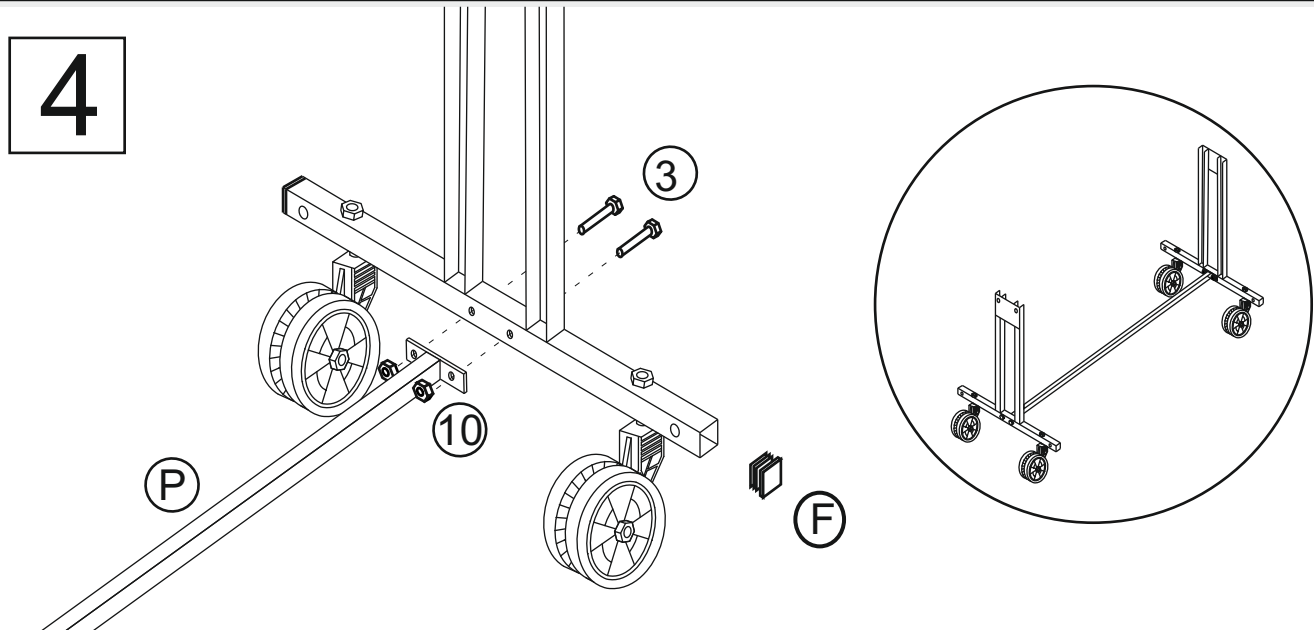

EVO 4000 INDOOR

ASSEMBLY
MONTAJE
ASSEMBLAGE
MONTAGEM
MONTAGGIO

ASS. INST. CODE:
725021
DATE: 25/04/2012
ED.:1 PAGE: 5/7