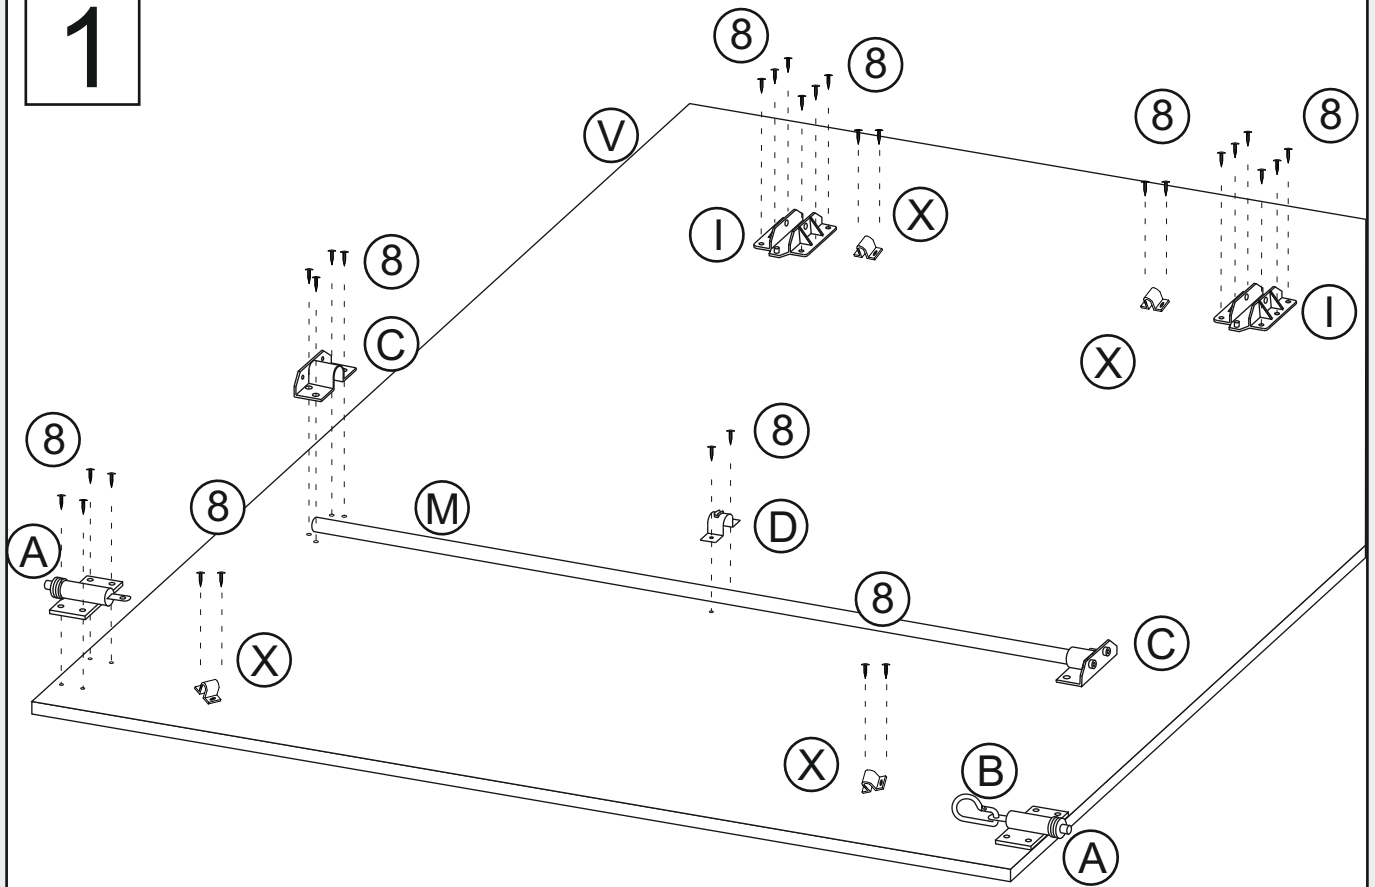

EVO 4000 INDOOR

ASSEMBLY
MONTAJE
ASSEMBLAGE
MONTAGEM
MONTAGGIO

ASS. INST. CODE:
725021
DATE: 25/04/2012
ED.:1 PAGE: 4/7

1