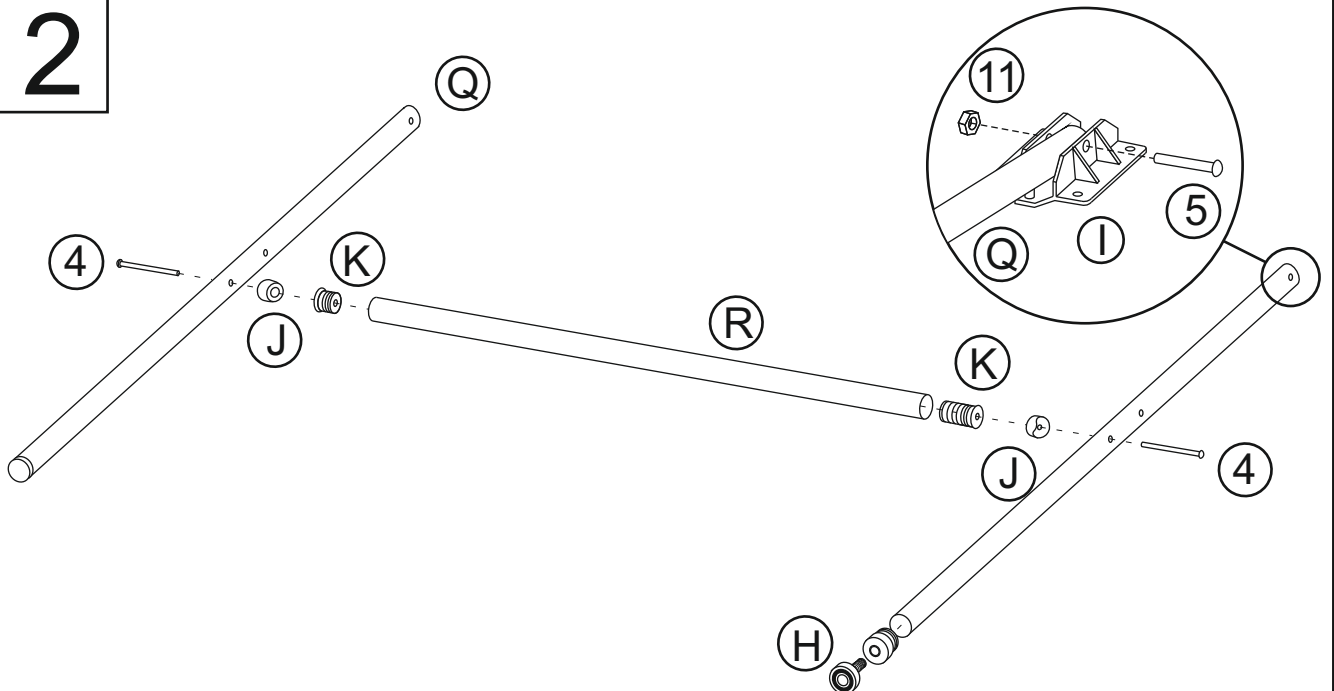

EVO 4000 INDOOR

ASSEMBLY
MONTAJE
ASSEMBLAGE
MONTAGEM
MONTAGGIO

ASS. INST. CODE:
725021
DATE: 25/04/2012
ED.:1 PAGE: 4/7

1

2