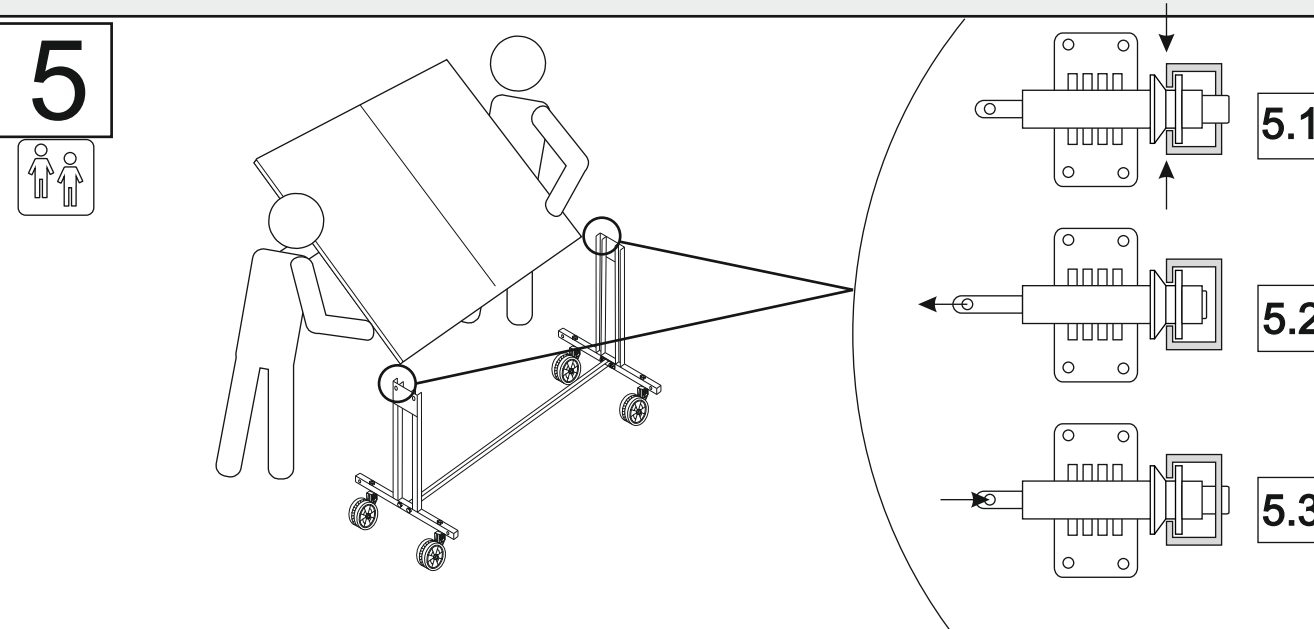

EVO 4000 INDOOR

ASSEMBLY
MONTAJE
ASSEMBLAGE
MONTAGEM
MONTAGGIO

ASS. INST. CODE:
725021
DATE: 25/04/2012
ED.:1 PAGE: 5/7