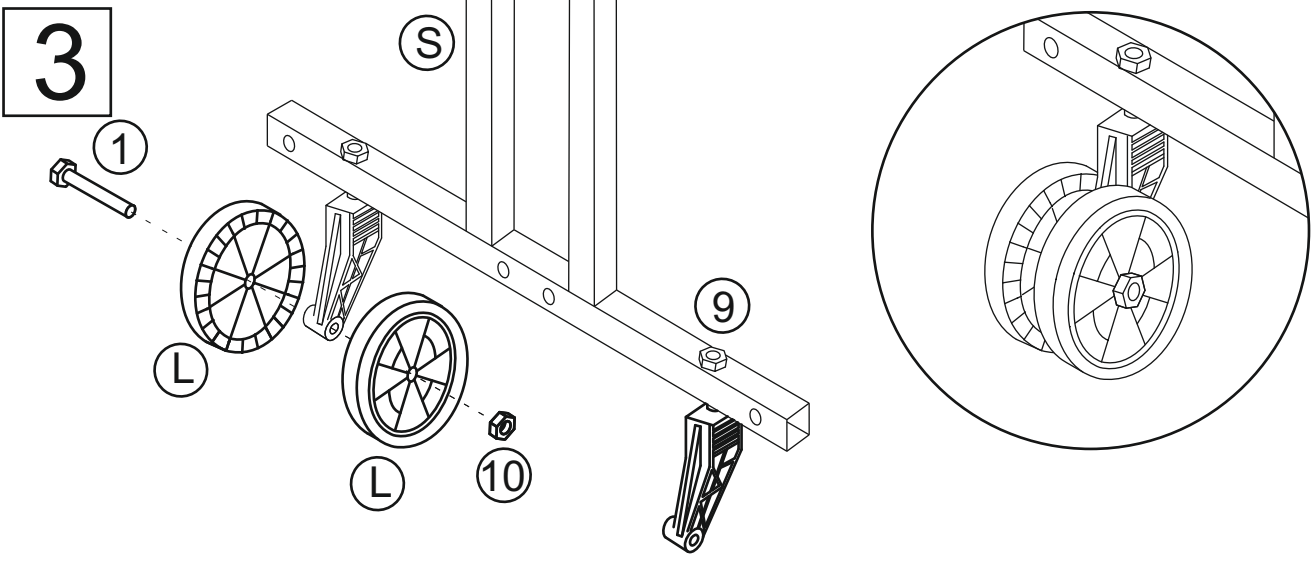

EVO 4000 INDOOR

ASSEMBLY
MONTAJE
ASSEMBLAGE
MONTAGEM
MONTAGGIO

ASS. INST. CODE:
725021
DATE: 25/04/2012
ED.:1 PAGE: 4/7

1

2

EVO 4000 INDOOR

ASSEMBLY
MONTAJE
ASSEMBLAGE
MONTAGEM
MONTAGGIO

ASS. INST. CODE:
725021
DATE: 25/04/2012
ED.:1 PAGE: 5/7