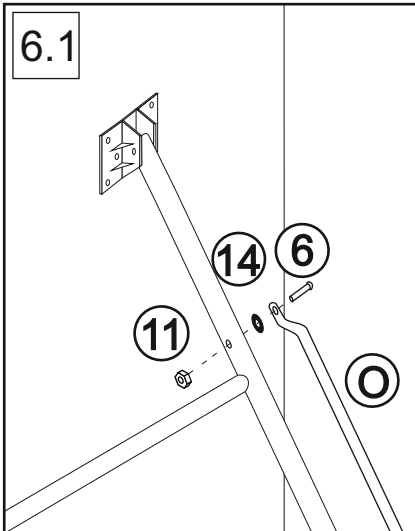

EVO 2000 INDOOR

ASSEMBLY
MONTAJE
ASSEMBLAGE
MONTAGEM
MONTAGGIO

ASS. INST. CODE:
725018
DATE: 18/11/2011
ED.:1 PAGE: 6/6

6

6.1

6.2

6.3

7

8