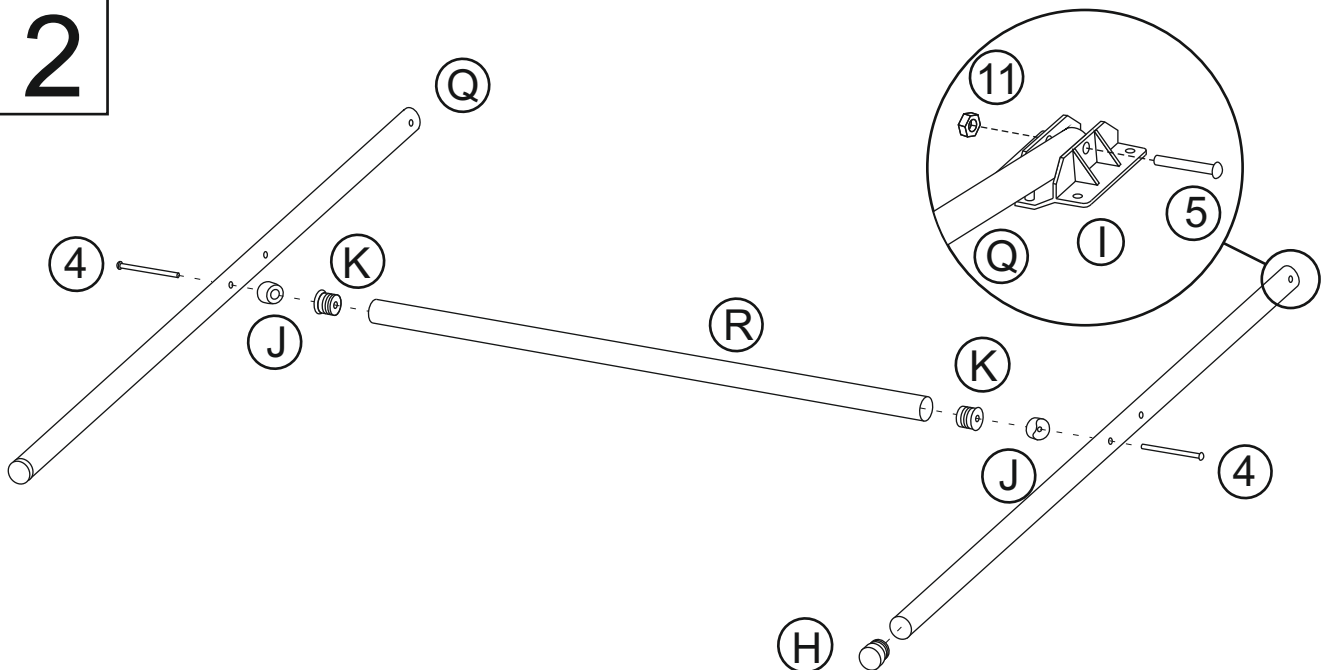

EVO 2000 INDOOR

ASSEMBLY
MONTAJE
ASSEMBLAGE
MONTAGEM
MONTAGGIO

ASS. INST. CODE:
725018
DATE: 18/11/2011
ED.:1 PAGE: 4/6

1

2