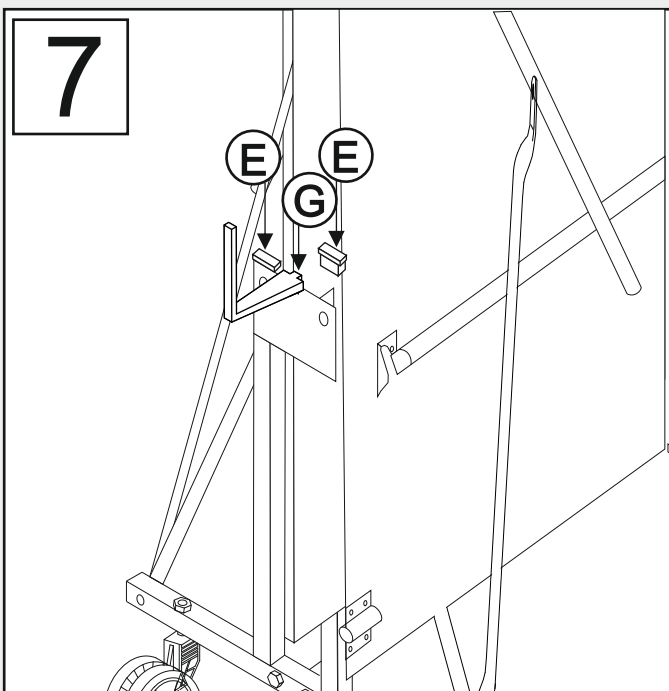

EVO 2000 INDOOR

ASSEMBLY
MONTAJE
ASSEMBLAGE
MONTAGEM
MONTAGGIO

ASS. INST. CODE:
725018
DATE: 18/11/2011
ED.:1 PAGE: 6/6

6

6.1

6.2

6.3

7