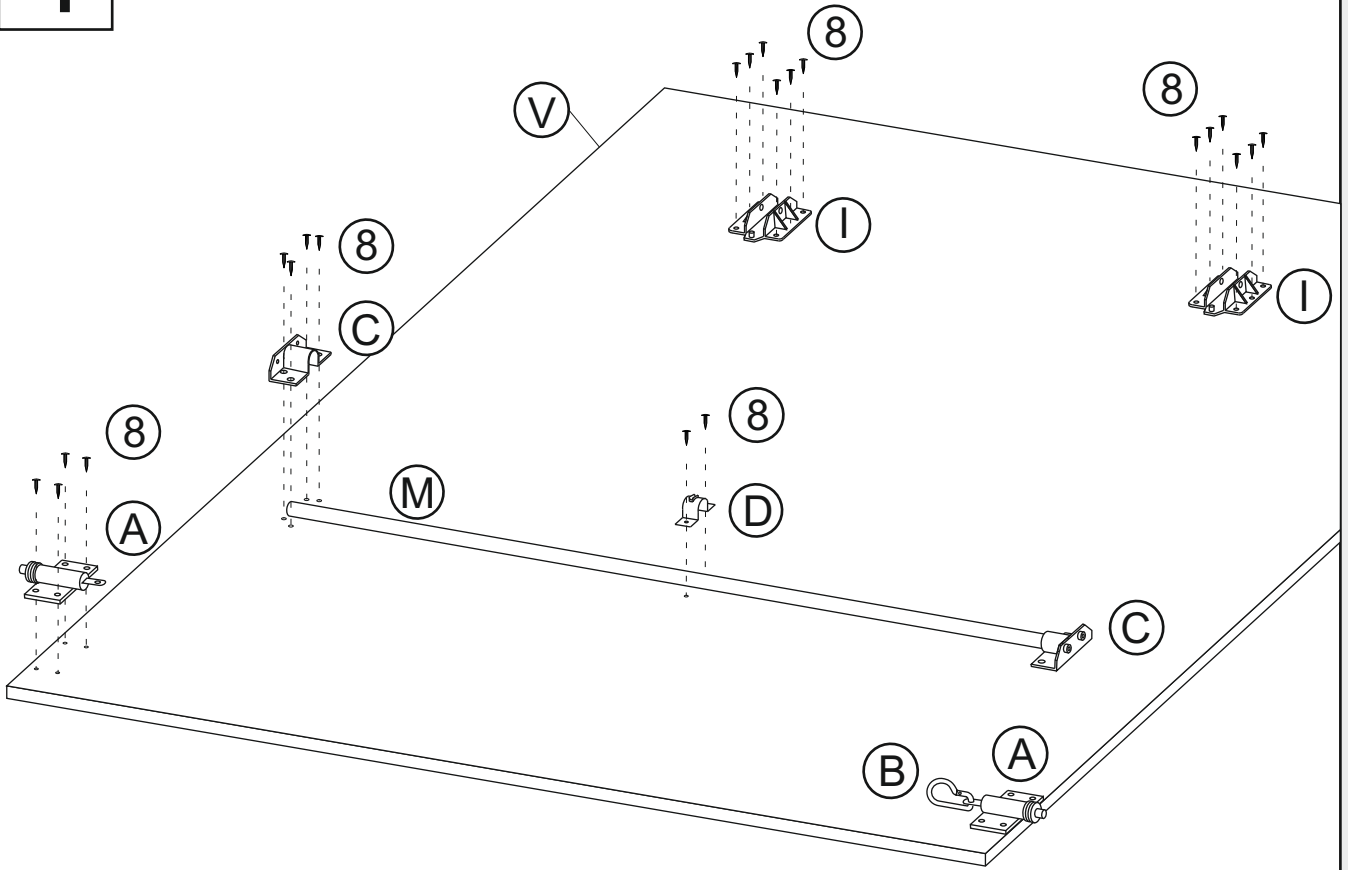

EVO 2000 INDOOR

ASSEMBLY
MONTAJE
ASSEMBLAGE
MONTAGEM
MONTAGGIO

ASS. INST. CODE:
725018
DATE: 18/11/2011
ED.:1 PAGE: 4/6

1