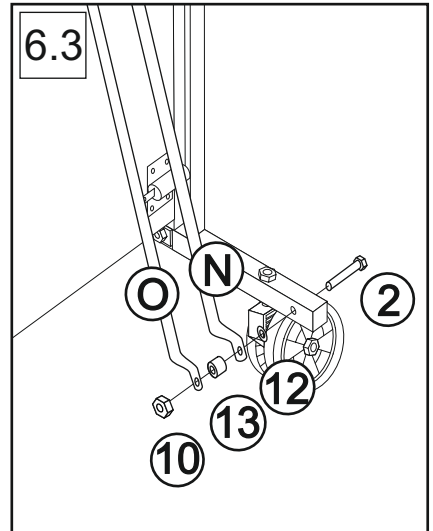

EVO 2000 INDOOR

ASSEMBLY
MONTAJE
ASSEMBLAGE
MONTAGEM
MONTAGGIO

ASS. INST. CODE:
725018
DATE: 18/11/2011
ED.:1 PAGE: 6/6

6

6.1

6.2

6.3

7

8