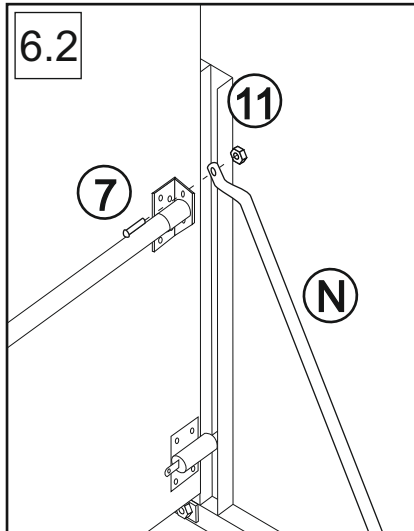

EVO 2000 INDOOR

ASSEMBLY
MONTAJE
ASSEMBLAGE
MONTAGEM
MONTAGGIO

ASS. INST. CODE:
725018
DATE: 18/11/2011
ED.:1 PAGE: 6/6

6

6.1

6.2

6.3

7