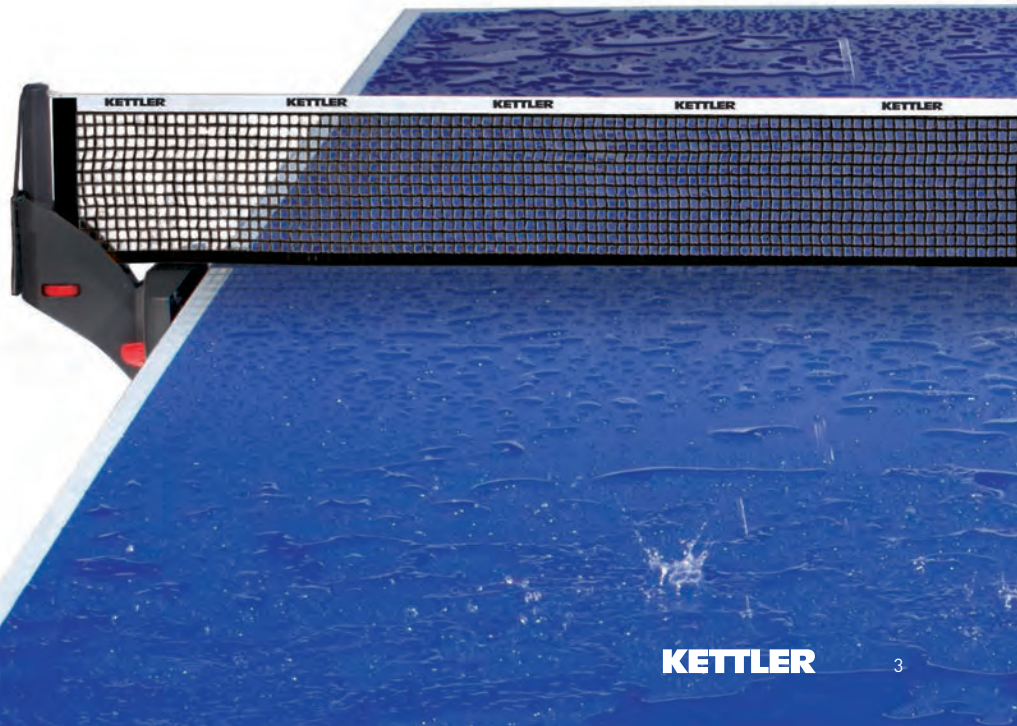

GUARANTEED WEATHERPROOF

The high-tech aluminium honeycomb structure, which forms the underside of the ALU-TEC composite top, distinguishes KETTLER tables from the rest.

KETTLER is the only manufacturer to produce table tennis tables with an „aluminium underbody skidplate“. The complex multi-layer construction guarantees both complete resistance to weathering and extremely good ball control. ALU-TEC represents high durability and great longevity, in almost every climatic condition. Given proper use, we provide a 5-year-guarantee on the composite top.

Multi-layer construction

MORE FUN TO PLAY

Our long-lasting anti-glare playing surface featuring UV-protection and certified bounce qualities with excellent ball control, makes playing table tennis even more fun, for professionals and beginners.

The table's practical playback position allows you to train by yourself.

ball rebound (complies with class A)

ball control

SMASH OUTDOOR 11

07180-660

- weatherproof 22 mm ALU-TEC composite top

SPIN INDOOR 11 (not pictured)