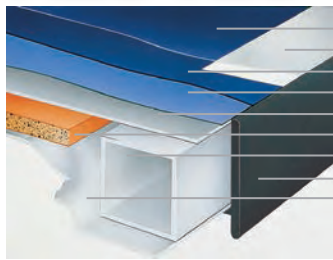

GUARANTEED WEATHERPROOF

The high-tech aluminium honeycomb structure, which forms the underside of the ALU-TEC composite top, distinguishes KETTLER tables from the rest.

KETTLER is the only manufacturer to produce table tennis tables with an „aluminium underbody skidplate“. The complex multi-layer construction guarantees both complete resistance to weathering and extremely good ball control. ALU-TEC represents high durability and great longevity, in almost every climatic condition. Given proper use, we provide a 5-year-guarantee on the composite top.

ALU-TEC