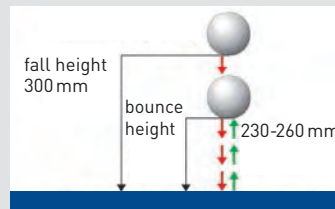

MORE FUN TO PLAY

Our long-lasting anti-glare playing surface featuring UV-protection and certified bounce qualities with excellent ball control, makes playing table tennis even more fun, for professionals and beginners.

The table's practical playback position allows you to train by yourself.

ball rebound (complies with class A)